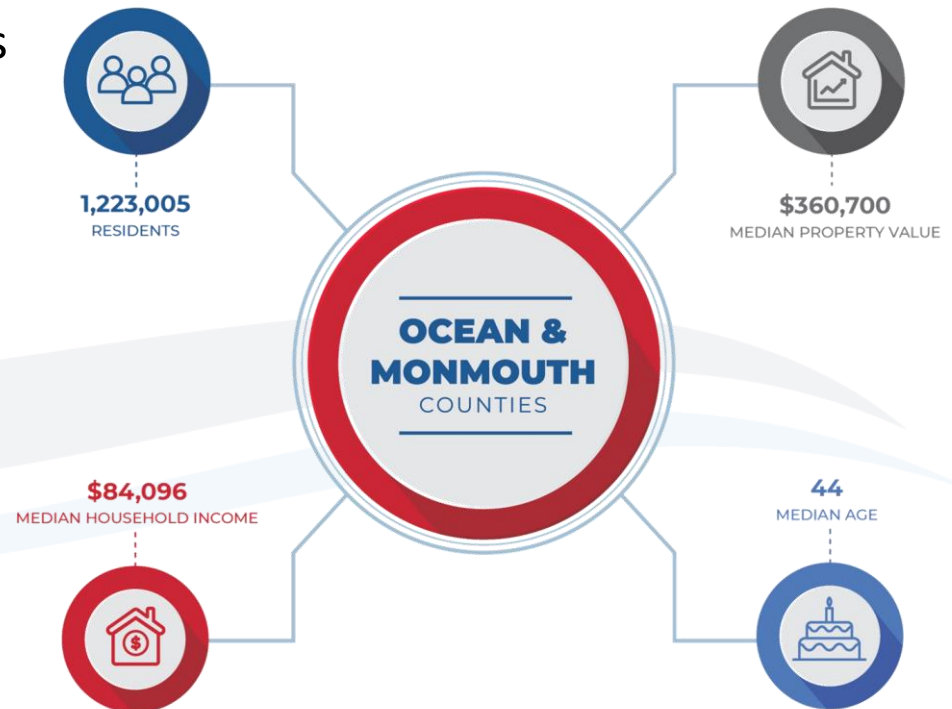

Winding River Ice Rink Naming Rights

Angelo Scialfa

Sponsorship & Advertising Sales

Angelo@FoxRunGroup.com

609-259-1910

Demographics

- 602,081 Ocean County population
 - Toms River population 89,254 (15% of the county's population)
- Average household income: \$76,093 (\$65,712 for U.S.)
- Median age: 43
- Male: 48% Female: 52%
- 14,000+ businesses in the county

Median Property Value: \$281,300

Race

About Winding River Skating Center

- Owned and operated by the township of Toms River
- Located on Oak Ridge Parkway, Toms River, NJ
- Two ice rinks:
 - Outdoor rink used in winter for hockey and recreational skating
 - Indoor rink used for hockey, rentals, recreational skating
- 220,000+ people per year visit the rinks

Sponsors

K&M TIRE & AUTO

A.G. DEVELOPMENT MARINE, L.L.C.

- The Ice Rink attracts teams, clinics and the public from throughout Ocean and Monmouth Counties
- The two counties combined is 1,223,005 people

Ice Rink

Rink used by:

- High schools for competition
- Community open skate
- AAHA Youth Hockey League
- Eastern Junior Elite Hockey league
- Roller Derby (outdoor rink)

~220,000 people per year

Ice Rink Signage