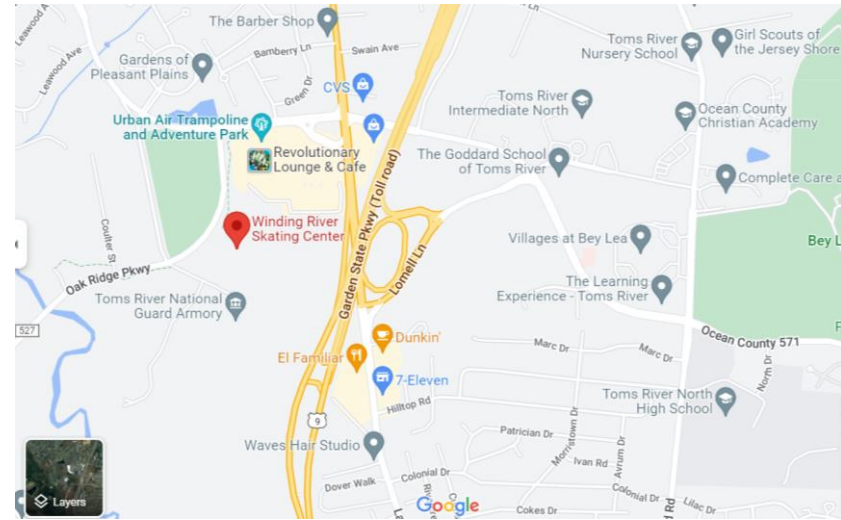

Ice Rink

Rink used by:

- High schools for competition
- Community open skate
- AAHA Youth Hockey League
- Eastern Junior Elite Hockey league
- Roller Derby (outdoor rink)

~220,000 people per year