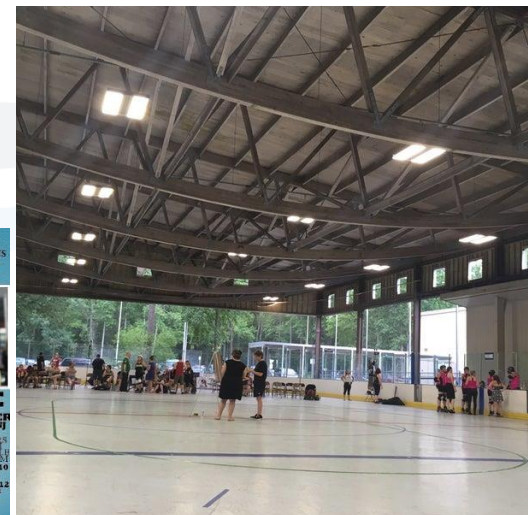

Median Property Value: \$281,300

Race

About Winding River Skating Center

- Owned and operated by the township of Toms River
- Located on Oak Ridge Parkway, Toms River, NJ
- Two ice rinks:
 - Outdoor rink used in winter for hockey and recreational skating
 - Indoor rink used for hockey, rentals, recreational skating
- 220,000+ people per year visit the rinks