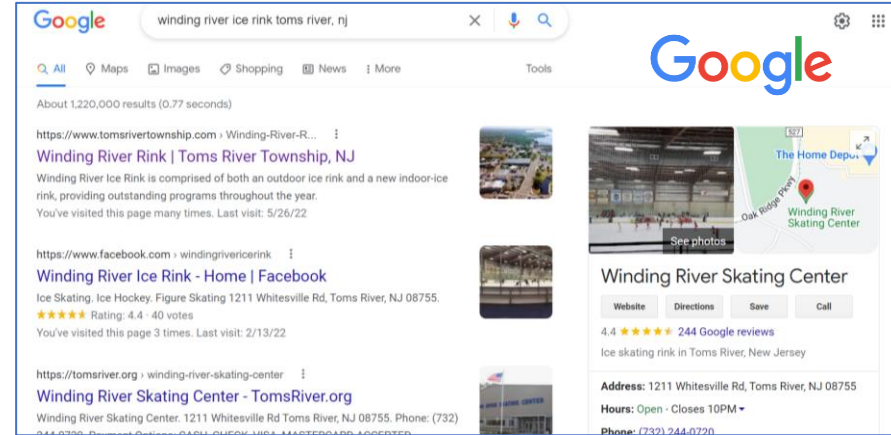

Social Media

Google search results: 1,810,000

Facebook: 2,278 follow

9,254 checked in

Name included on all social media posts