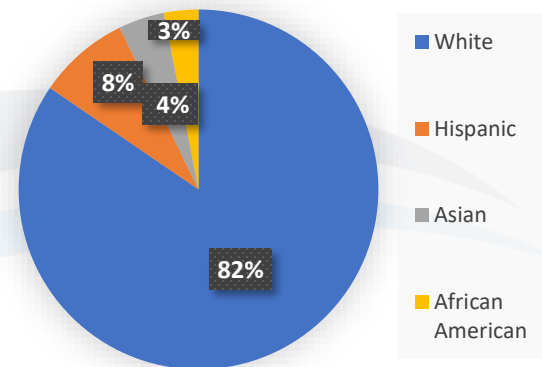

Winding River Ice Rink Naming Rights

Angelo Scialfa

Sponsorship & Advertising Sales

Angelo@FoxRunGroup.com

609-259-1910

Demographics

- 602,081 Ocean County population
 - Toms River population 89,254 (15% of the county's population)
- Average household income: \$76,093 (\$65,712 for U.S.)
- Median age: 43
- Male: 48% Female: 52%
- 14,000+ businesses in the county

Median Property Value: \$281,300

Race

About Winding River Skating Center

- Owned and operated by the township of Toms River
- Located on Oak Ridge Parkway, Toms River, NJ
- Two ice rinks:
 - Outdoor rink used in winter for hockey and recreational skating
 - Indoor rink used for hockey, rentals, recreational skating
- 220,000+ people per year visit the rinks