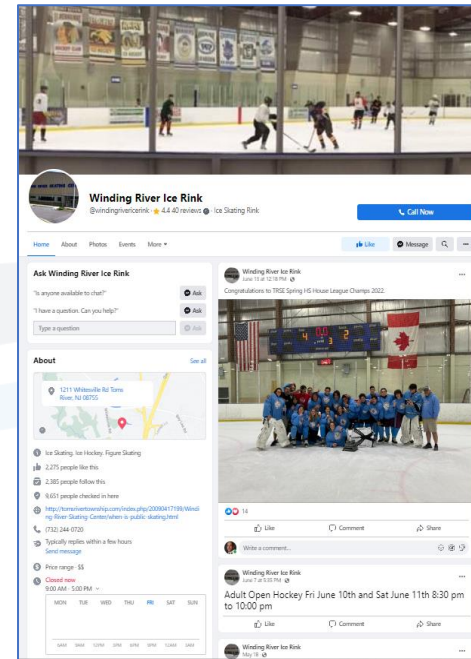

Rink used by:

- High schools for competition
- Community open skate
- AAHA Youth Hockey League
- Eastern Junior Elite Hockey league
- Roller Derby (outdoor rink)

~220,000 people per year

Ice Rink Signage

The screenshot shows a Google Calendar for the Winding River Indoor Rink. The calendar is for May 2022 and shows a weekly schedule of events. The events are circled in red. The events include: 'Tournament' on May 1st, 15th, and 22nd; '12:30pm Freestyle 2pm Public' on May 8th, 15th, and 22nd; '12:30pm Adult Open Hockey 3:45pm Public' on May 1st, 8th, 15th, 22nd, 29th, and 31st; and '12:15pm Spring Figure Skating' on May 22nd. The calendar also shows 'Closed' days for Memorial Day (May 30th) and Jun 1st.

Social Media

Google search results: 1,810,000

Facebook: 2,278 follow

9,254 checked in

Name included on all social media posts

- Use of rink once a year without rental fee.
 - Company outing
 - Company meeting
 - Company family night
- Food, beverage and cleanup extra
- Based on availability at time of booking